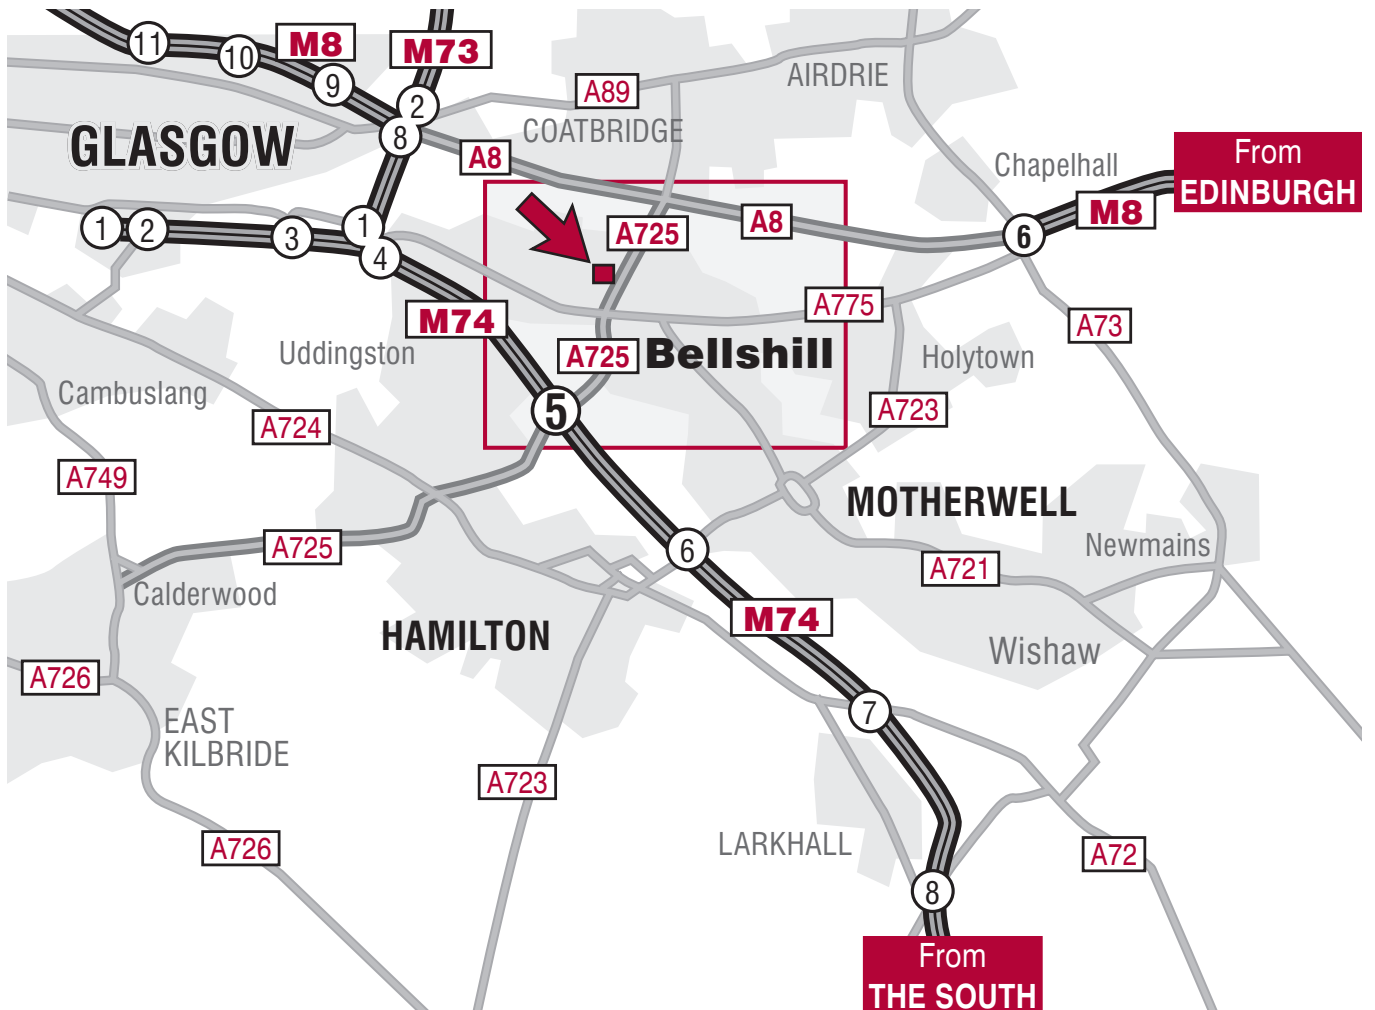

By Plane

Redstone is about 30 minutes taxi ride from Edinburgh and Glasgow airports.