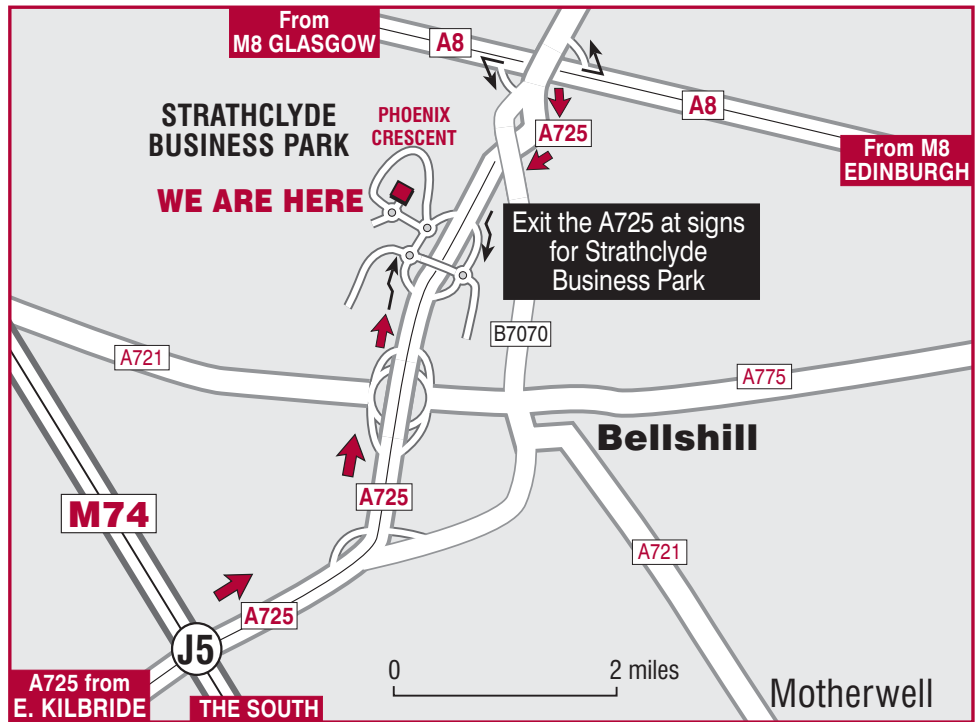

By Plane

Redstone is about 30 minutes taxi ride from Edinburgh and Glasgow airports.